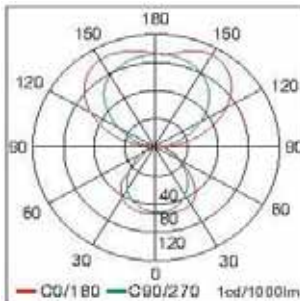

Products available

Model	Power	Lumens Flux	Beam angle	Input voltage	CRI	PF	Dimensions (mm)
OPT600-35	35 W	2800 lm	120°+120°	AC100~240V	Ra>80	PF>0.93	600x150x55
OPT900-55	55 W	4500 lm	120°+120°	AC100~240V	Ra>80	PF>0.93	900x150x55
OPT1200-75	75 W	5800 lm	120°+120°	AC100~240V	Ra>80	PF>0.93	1200x150x55

Features

- Long LED life of 50,000 hours
- Wide-angle, glare free technology assures optimised low-reflection light control.
- Homogeneous and uniform illumination
- The dual-direction lighting gives a friendly and bright ambiance
- Direct / indirect light distribution
- High quality 6030 aluminium frame
- Smooth elegant opal PMMA cover
- IP22
- Available in cool white, warm white, neutral white and daylight colour temperatures
- DALI & PWM options available, please call.

ABOUT DARAY

DARAY have been established in the medical, dental and veterinary markets since 1968 building exceptional and durable products.

We shall continue to innovate; aiming to excel in our endeavours to deliver reliable solutions.